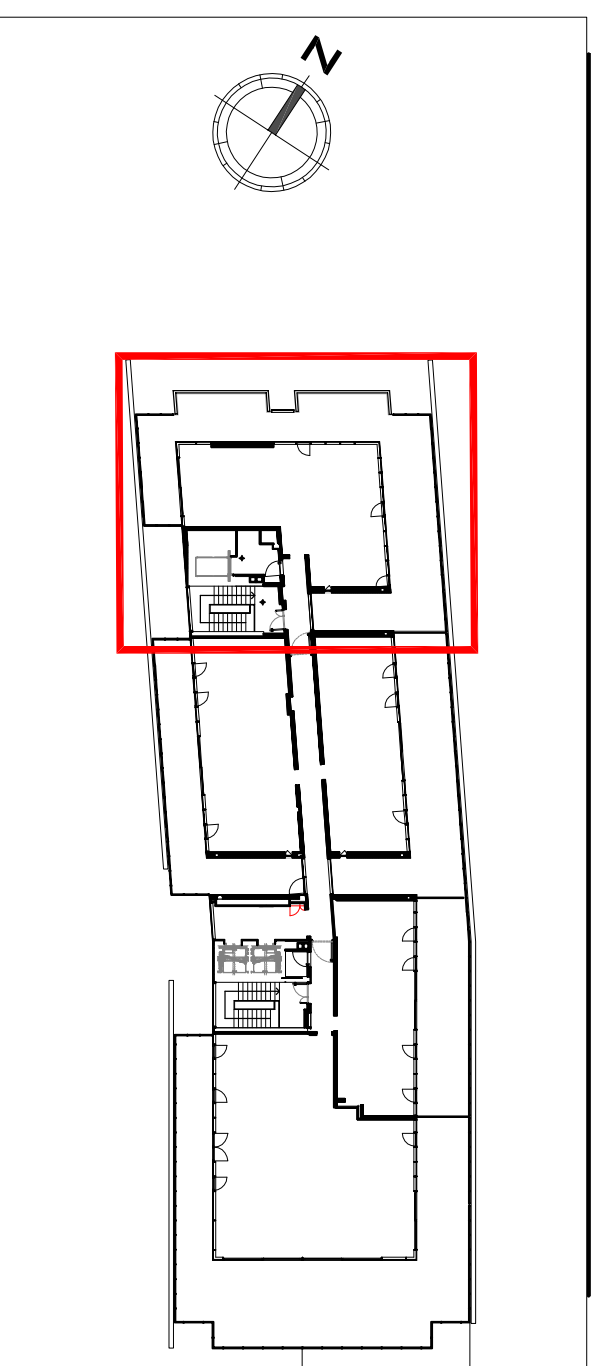

BARENE

FOYER	7,38 m ²
STORAGE	2,35 m ²
KITCHEN/DINING/LIVING	30,40 m ²
BEDROOM 2	14,64 m ²
BATH 2	6,39 m ²
MASTER BEDROOM	19,97 m ²
MASTER BATH	7,45 m ²

TOTAL net living area **88,59 m²**

TERRACE net area **120,37 m²**

RESIDENCES JESOLO

7° floor No.1703